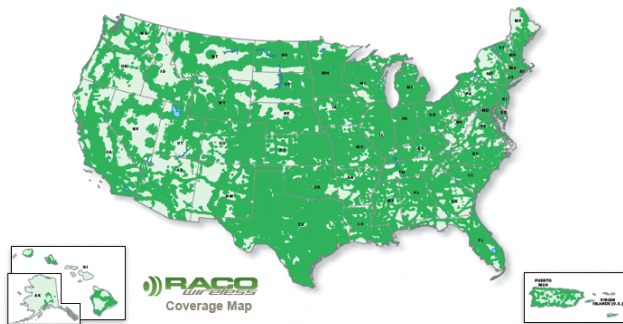

Pricing

Device: \$199.95

Service: \$14.95/month

Eyes on the road

With Family Finder you can monitor the location of your loved ones in real time so you can be sure they arrived safely.

Indicators

The light on the **splitsecnd** button has four modes:

The family finder service allows you to view the last 10 trips made with **splitsecnd** and highlights the start and stop points of those trips. The device identifies a trip as the time between when the car is turned on and off. Family finder can be viewed through your my>**splitsecnd** page on the web or on your phone using the **splitsecnd** app for Android or iOS devices. Family finder can easily be turned on and off by logging into your my>**splitsecnd** page.

Coverage Map

splitsecnd operates on the RACO Wireless network to maximize cellular coverage in the US. While **splitsecnd** can't cover all locations, its cellular coverage does cover 96% of the US population. More details about **splitsecnd**'s wireless coverage can be found at racowireless.com.