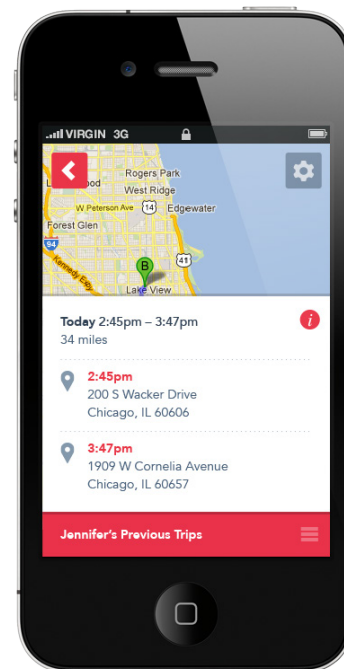

Help is on the way

Using built-in location software, **splitsecnd** works with local 911 dispatchers to send emergency aid as needed, arriving within minutes.

Immediate response

In the event of an accident, the **splitsecnd** emergency specialist contacts you to assess the nature of the accident.

You make the call

In situations where there is no impact -- such as a medical emergency -- you can hit the button yourself to be instantly connected.

Setup in a snap

Plug **splitsecnd** into your dashboard. Done. **splitsecnd** works in every car with a cigarette lighter.

Pricing

Device: \$199.95

Service: \$14.95/month

Eyes on the road

With Family Finder you can monitor the location of your loved ones in real time so you can be sure they arrived safely.

Indicators

The light on the **splitsecnd** button has four modes:

The family finder service allows you to view the last 10 trips made with **splitsecnd** and highlights the start and stop points of those trips. The device identifies a trip as the time between when the car is turned on and off. Family finder can be viewed through your my>**splitsecnd** page on the web or on your phone using the **splitsecnd** app for Android or iOS devices. Family finder can easily be turned on and off by logging into your my>**splitsecnd** page.